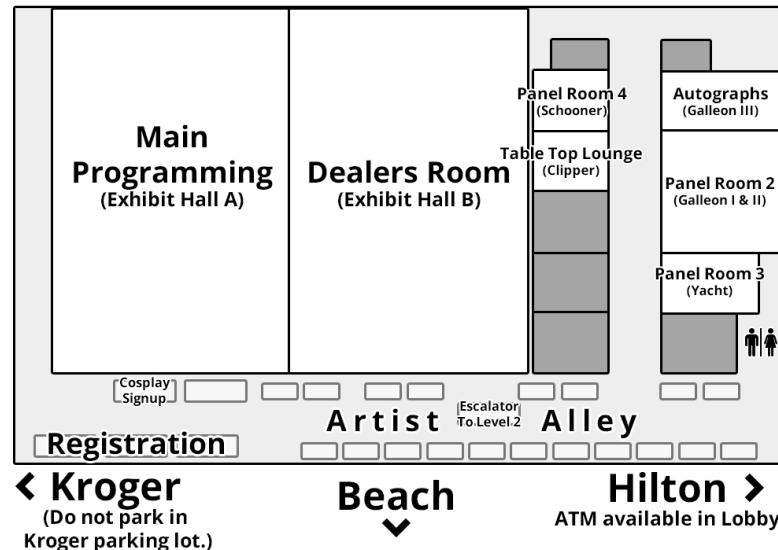

Thursday	Friday	Saturday	Sunday
Dealer's Room	---	12pm - 8pm	10am - 8pm	10am - 4pm
Registration	7pm - 11pm	9:30am - 9pm	9:30am - 9pm	10am - 3pm

Mask Policy

All attendees, two years of age and above, are required to wear masks while at Registration or interacting with Registration staff or in the Battlegrounds area. Masking in all other areas is strongly recommended as per CDC guidelines.

We recommend that all attendees get the COVID vaccine and all available boosters and stay home if they're feeling unwell. There will be Hand Sanitizing stations available throughout the convention.

Galveston Island Convention Center Level 1