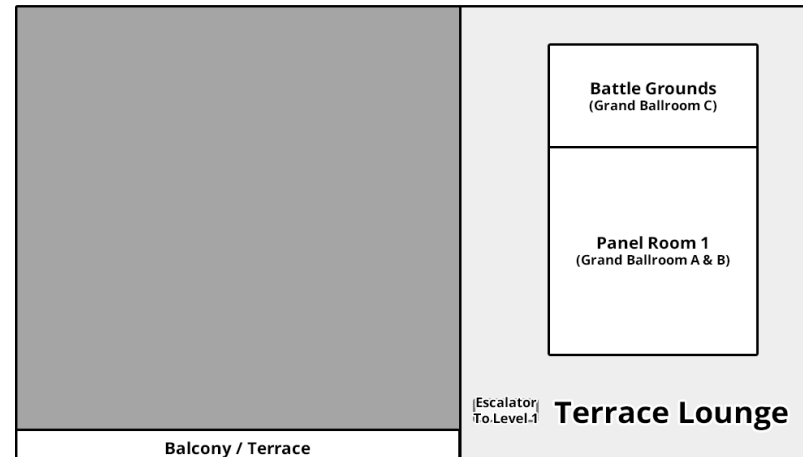

Galveston Island Convention Center Level 2