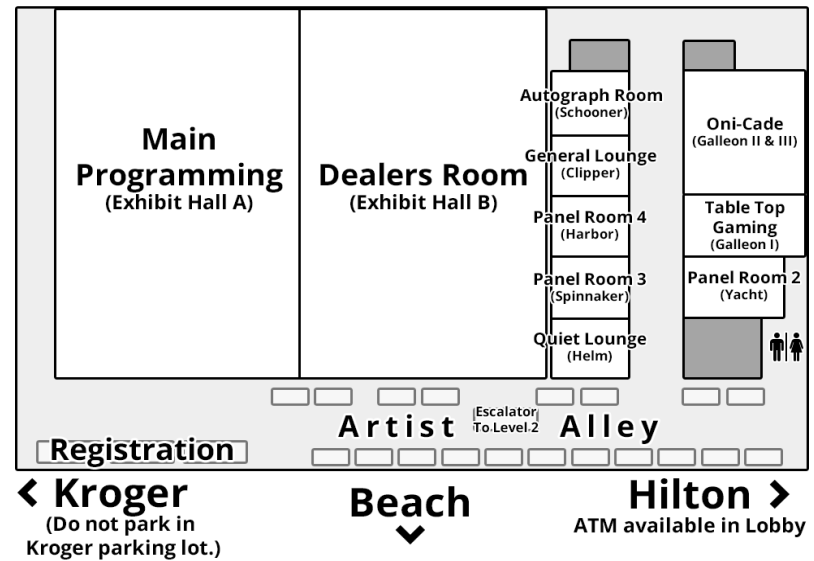

Thursday	Friday	Saturday	Sunday
Dealer's Room	---	12pm - 8pm	10am - 8pm	10am - 4pm
Registration	7pm - 11pm	9:30am - 9pm	9:30am - 9pm	10am - 3pm
Battle Grounds Tournament			5pm	

Mask Policy

All attendees, two years of age and above, are required to wear masks while at Registration or interacting with Registration staff or in the Battlegrounds area. Masking in all other areas is strongly recommended as per CDC guidelines.

We recommend that all attendees get the COVID vaccine and all available boosters and stay home if they're feeling unwell. There will be Hand Sanitizing stations available throughout the convention.

Galveston Island Convention Center Level 1